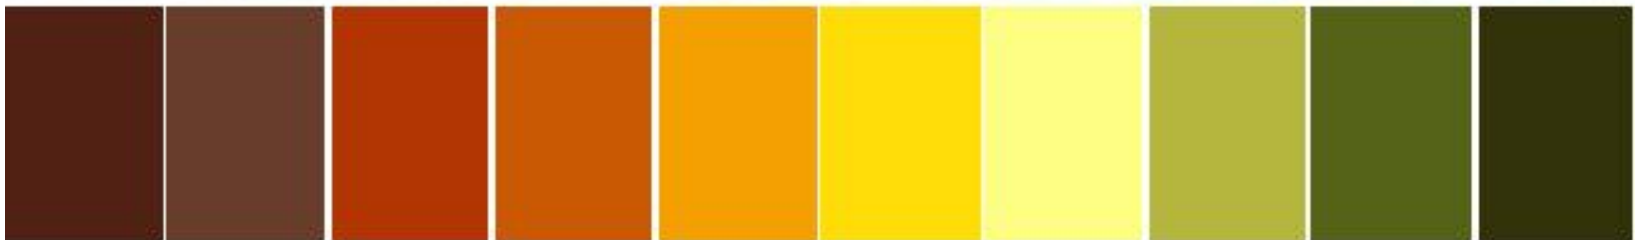

ANÁLISE CROMÁTICA 2013/14

SUPERB[®]
wallpapers

LIFE OF PI

The image is a movie poster for 'Life of Pi'. The background is a warm, golden-yellow gradient. In the upper half, a large, close-up face of a tiger with striking yellow eyes and orange fur with black stripes dominates the frame. In the lower half, a small man in white clothing stands on a simple raft made of logs and debris. To his right, a tiger sits inside a small wooden boat. In the bottom left corner, a small, partially submerged metal can floats in the water. The overall mood is serene yet mysterious.

ANGELICA MORAIS

LIFE OF PI

CARTELA DE CORES - 2013/14

LIFE OF PI

CARTELA DE CORES - 2013/14

LIFE OF PI

CARTELA DE CORES - 2013/14

LIFE OF PI

CARTELA DE CORES - 2013/14