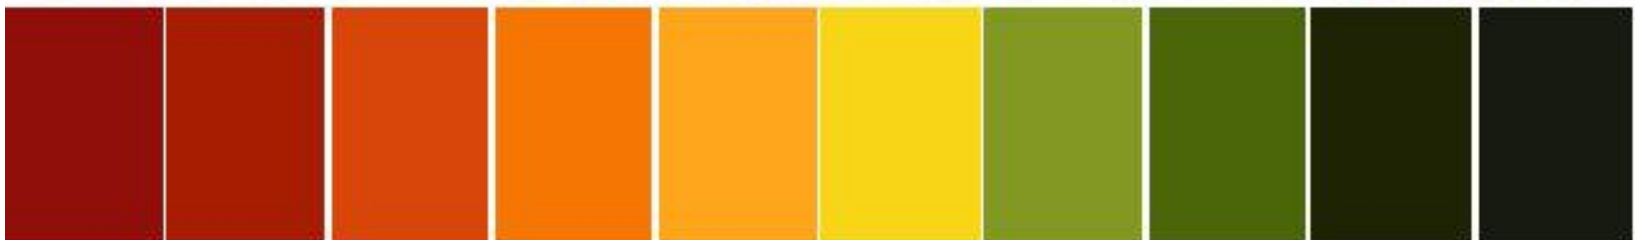

ANÁLISE CROMÁTICA 2013/14

SUPERB[®]
wallpapers

LIFE OF PI

The image is a movie poster for 'Life of Pi'. The background is a warm, golden-yellow gradient. In the upper half, a large, close-up face of a tiger with striking yellow eyes and orange fur with black stripes dominates the frame. In the lower half, a small man in white clothing stands on a simple raft made of logs and debris. To his right, a tiger sits inside a small wooden boat. In the bottom left corner, a small, partially submerged metal can floats in the water. The overall mood is serene yet mysterious.

ANGELICA MORAIS

LIFE OF PI

CARTELA DE CORES - 2013/14

LIFE OF PI

CARTELA DE CORES - 2013/14

LIFE OF PI

CARTELA DE CORES - 2013/14

LIFE OF PI